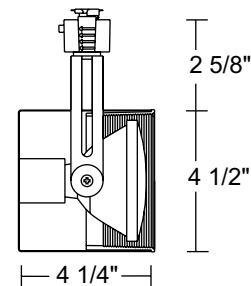

PRODUCT DESCRIPTION

Designed especially for halogen PAR lamps. The Mini-PAR's compact shape and slotted yoke make it ideal for today's high styled applications.

Construction Drawn steel housing with die-formed steel yokes.

Lampholder Medium base porcelain with nickel plated copper screw shell.

Aiming 90° vertical aiming capability and 358° rotation

- Two locking screws provided.

Adapter Copper alloy contacts provide precise spring action - no arcing and will not take a set • True, positive electrical ground • On/off switch included

- Patented embossed polarity arrows on bottom of adapter
- Spring-loaded positive latch with embossed polarity arrows secures trac light to trac
- "Pull-up" contact to up position for two-circuit application.

Labels UL listed, CSA certified.

Product specifications subject to change without notice.

Line Voltage PAR30

Catalog Number	Finish	Baffle	Lamp
T425B-WH	White	Black	50-75W PAR30
T425B-BL	Black w/ Red Adjusting Buttons	Black	50-75W PAR30
T425B-SC	Satin Chrome w/ Black Adjusting Buttons	Black	50-75W PAR30
T425W-WH	White	White	50-75W PAR30

ACCESSORIES

Cat. No.	Description	Cat. No.	Description	Cat. No.	Description
T72BL	Black Barn Doors†	T570BL	Black Accessory Holder	T571-6	Color Filters
T579BL	Cube Cell Louver	T5777	Prismatic Spread Lens	T5778	Linear Spread Lens
T5721	Uniformity Lens	T5722	UV Filter		

See specification sheet D1.2.2 for details.

Line Voltage PAR38

Catalog Number	Finish	Baffle	Lamp
T427B-WH	White	Black	45-250W PAR38
T427B-BL	Black w/ Red Adjusting Buttons	Black	45-250W PAR38
T427W-WH	White	White	45-250W PAR38

ACCESSORIES

Cat. No.	Description	Cat. No.	Description	Cat. No.	Description
T73BL	Black Barn Doors†	T73WH	White Barn Doors†	T580BL	Black Accessory Holder
T581-6	Color Filters	T589BL	Cube Cell Louver		

See specification sheet D1.2.2 for details.