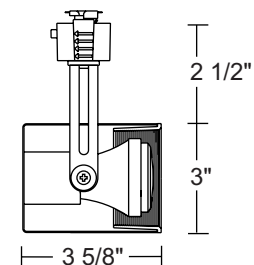

Line Voltage PAR16

Catalog Number	Finish	Baffle	Lamp
T421B-WH	White	Black	45-60W PAR16
T421B-BL	Black w/ Red Adjusting Buttons	Black	45-60W PAR16
T421B-SC	Satin Chrome w/ Black Adjusting Buttons	Black	45-60W PAR16
T421W-WH	White	White	45-60W PAR16