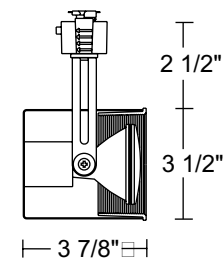

Line Voltage PAR20

Catalog Number	Finish	Baffle	Lamp
T423B-WH	White	Black	35-50W PAR20
T423B-BL	Black w/ Red Adjusting Buttons	Black	35-50W PAR20
T423B-SC	Satin Chrome w/ Black Adjusting Buttons	Black	35-50W PAR20
T423W-WH	White	White	35-50W PAR20