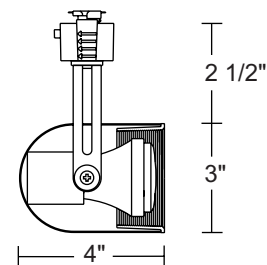

Line Voltage PAR16

Catalog Number	Finish	Baffle	Lamp
T420B-WH	White	Black	45-60W PAR16
T420B-BL	Black w/ Red Adjusting Buttons	Black	45-60W PAR16
T420B-SC	Satin Chrome w/ Black Adjusting Buttons	Black	45-60W PAR16
T420W-WH	White	White	45-60W PAR16