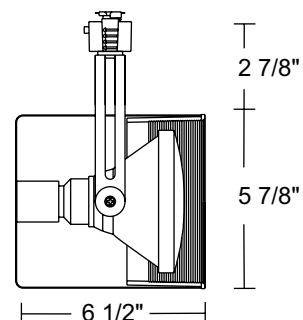

† Barn Doors accept Color Filters and Louvers.

1300 S. Wolf Road • Des Plaines, IL 60018 • Phone (847) 827-9880 • Fax (847) 827-2925
220 Chrysler Drive • Brampton, Ontario • Canada L6S 6B6 • Phone (905) 792-7335 • Fax (905) 792-0064
Visit us at www.junolightinggroup.com

Printed in U.S.A. ©2009 Juno Lighting, LLC.